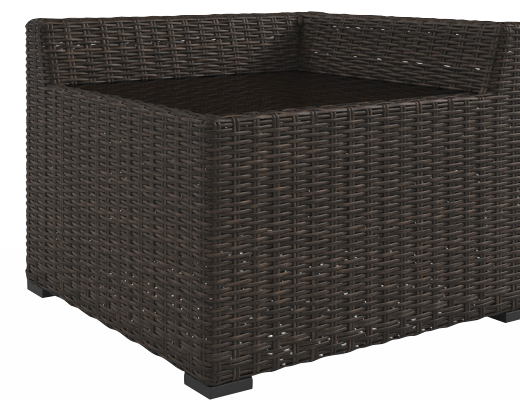

Have a seat... any way you want! with the Alta Grande Collection

-701 Rectangular Cocktail Table
48.00" W x 29.38" D x 16.50" H

-702 Square End Table
19.75" W x 19.75" D x 22.25" H

-772 Square Fire Pit Table
34.88" W x 34.25" D x 26.38" H

-814 Ottoman with Cushion
28.00" W x 28.00" D x 20.00" H

-815 Chaise Lounge with Cushion
28.00" W x 45.00" D x 43.00" H

-820 Lounge Chair with Cushion (1/CN)
42.13" W x 35.75" D x 34.00" H

-835 Loveseat with Cushion
70.13" W x 35.75" D x 34.00" H

-838 Sofa with Cushion
97.75" W x 35.88" D x 34.00" H

-846 Armless Chair with Cushion (1/CN)
28.63" W x 36.00" D x 35.00" H

-854 RAF/LAF Loveseat with Cushion (2/CN)
62.50" W x 36.00" D x 34.00" H

-870 Corner End Table
36.00" W x 36.00" D x 28.50" H

-877 Corner with Cushion (1/CN)
36.00" W x 36.00" D x 34.00" H

Signature
DESIGN
BY
ASHLEY